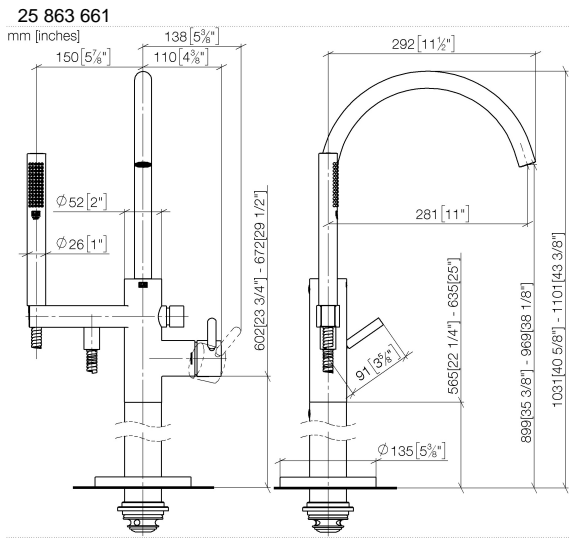

Single-lever bath mixer with stand pipe for free-standing assembly with hand shower set - Brushed Durabron (23kt Gold)

TARA