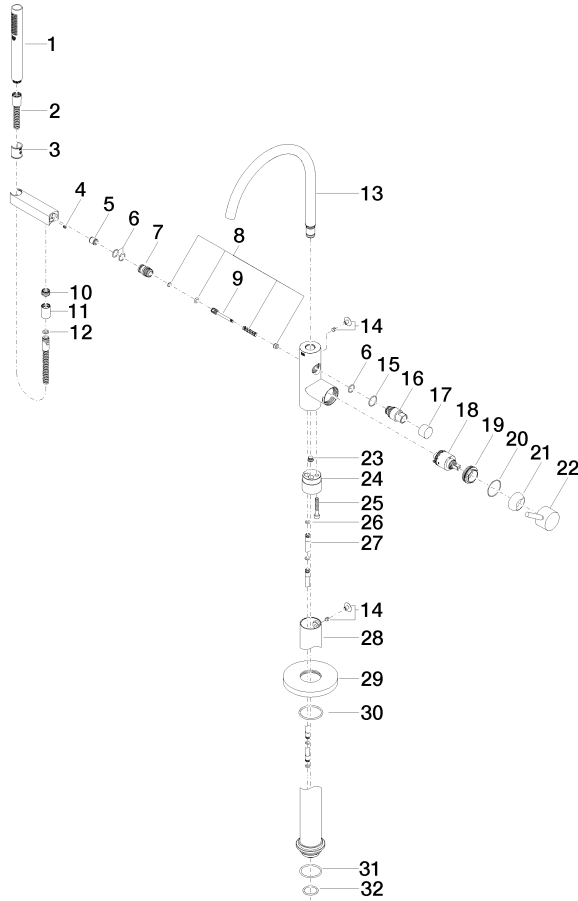

Single-lever bath mixer with stand pipe for free-standing assembly with hand shower set - Brushed Durabron (23kt Gold)

TARA

25 863 661

Spare parts list

No.	Item Number	Name	Quantity used	Delivery time
1	90 12 11 140 30-28	shower	1	20
2	90 30 02 072 00-28	Metal shower hose 1/2" x 3/8" x 1250 mm - Brushed Durabron (23kt Gold)	1	20
3	09 18 40 118 90	sleeve	1	2
4	09 31 11 058 90	pin	1	2
5	90 23 01 141 00 90	back-flow preventer	1	2
6	90 14 10 010 00 90	seal	3	2
7	09 24 03 153 20-28	nipple	1	-
Spare part can no longer be ordered, please order the replacement item				
8	90 16 02 023 00 90	spring	1	2
9	09 31 09 102 20-28	pull-rod	1	-
Spare part can no longer be ordered, please order the replacement item				
10	09 24 03 069 90	nipple	1	2
11	90 21 02 069 00-28	cover	1	20
12	90 14 20 026 00 90	seal	1	2
13	90 28 22 327 01-28	spout	1	20
14	04 31 20 036 00 90	plug	2	2
15	09 14 10 112 90	seal	1	2
16	09 21 34 081 20-28	nipple	1	20
17	09 20 88 002-28	handle	1	20
18	90 15 05 039 00 90	cartridge	1	2
19	09 24 04 298 90	nut	1	2
20	09 14 10 037 90	seal	1	2
21	09 28 30 036-28	cover	1	20
22	90 20 66 005 00-28	handle	1	20
23	04 31 20 039 11 90	plug	1	2
24	09 24 03 152 20-28	adaptor	1	-
Spare part can no longer be ordered, please order the replacement item				
25	09 30 30 111 90	screw	1	2
26	09 14 10 139 90	seal	2	2
27	04 28 22 025 00 90	connection	2	2
28	04 28 22 030 00-28	pipe	1	20
29	09 27 88 007-28	rosette	1	20
30	90 14 10 129 00 90	seal	1	2
31	09 14 10 084 90	seal	1	2
32	09 14 10 018 90	seal	1	2